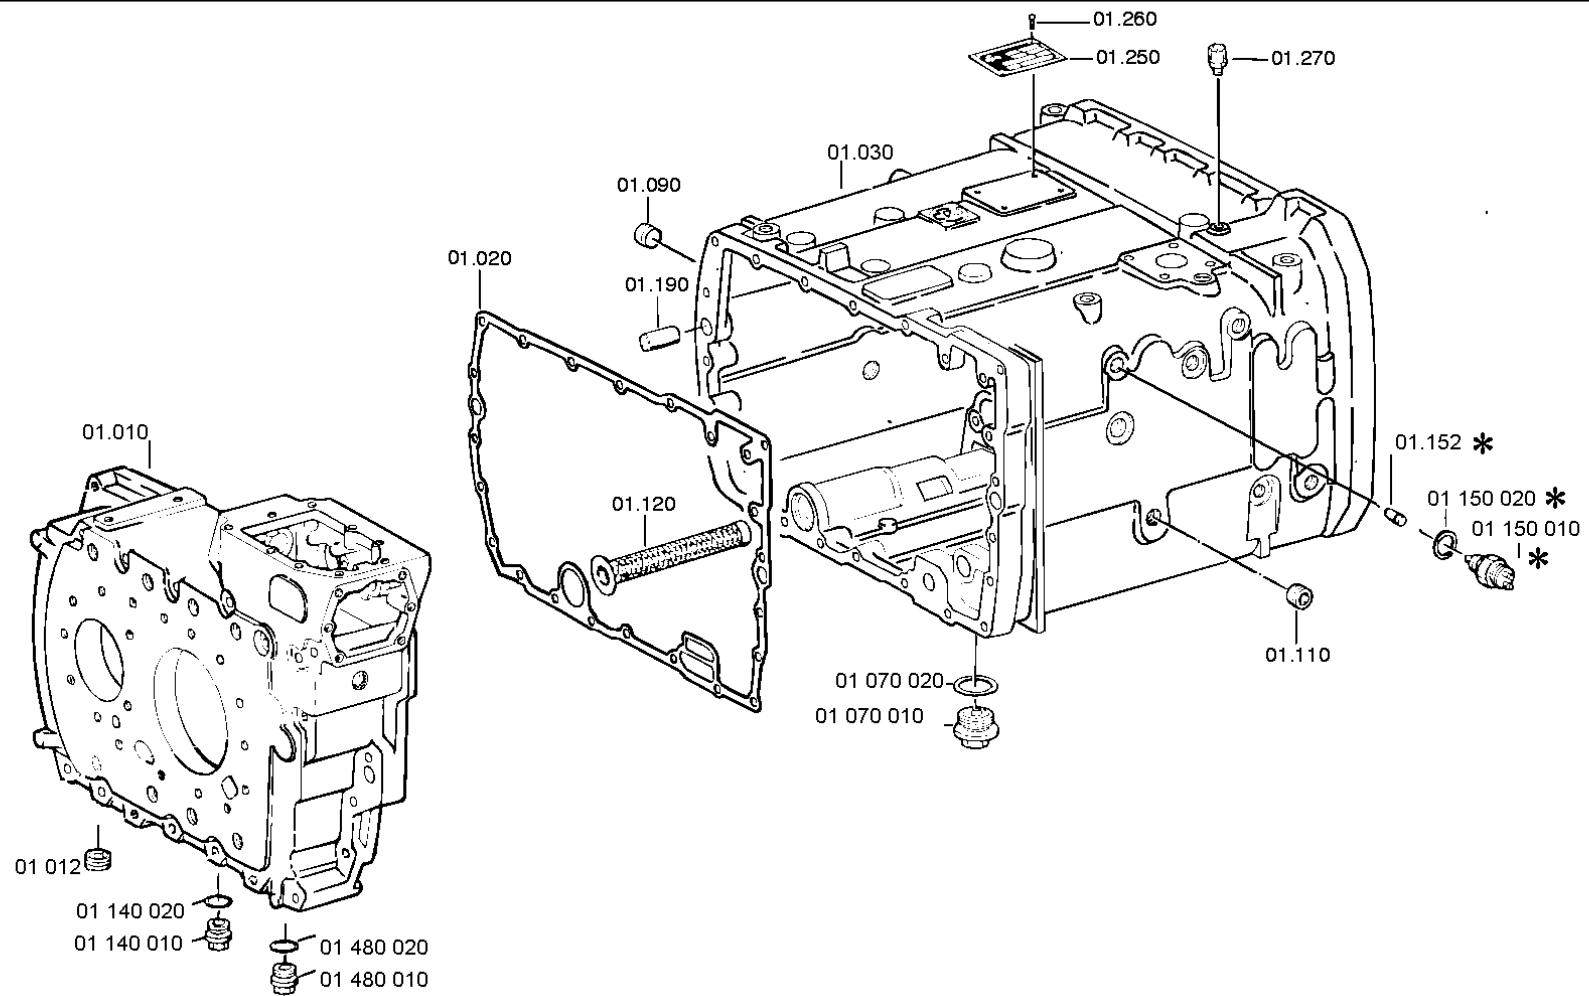

parts list: 1295 095 074
figure: 0095 001 002

8S-1350 / OD * LL * D-L H-H * KAMAZ / RUS
GEARBOX HOUSING

*depending on parts list n°.