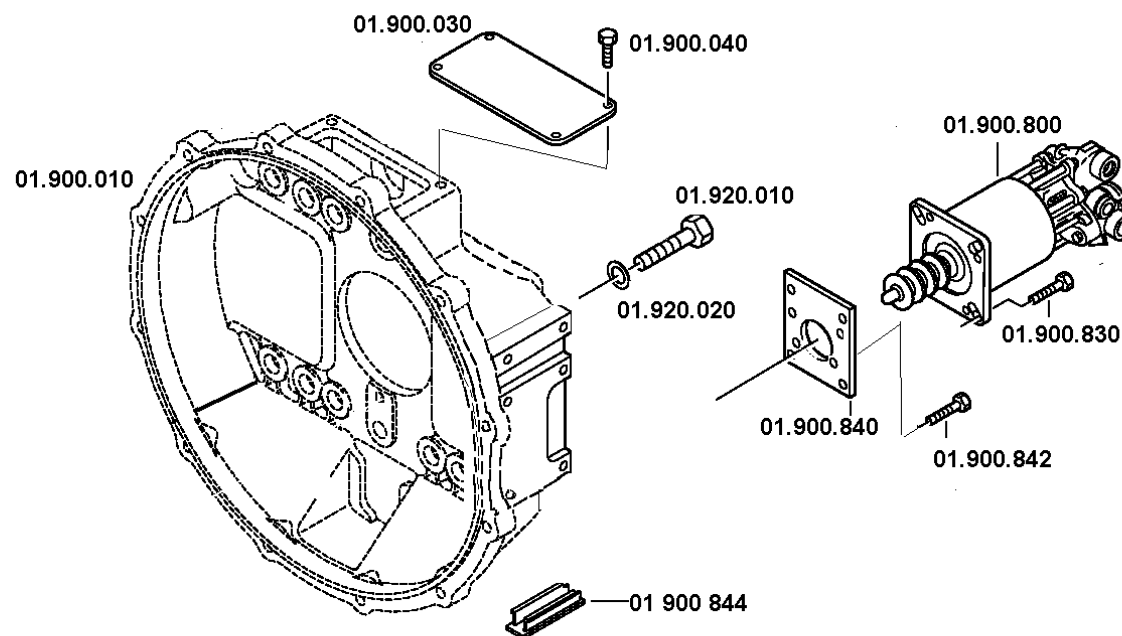

8S-1350 / OD * LL * D-L H-H * KAMAZ / RUS
CLUTCH HOUSING

*depending on parts list n°.

parts list: 1295 095 074
figure: 0095 900 002

8S-1350 / OD * LL * D-L H-H * KAMAZ / RUS
CLUTCH HOUSING

*depending on parts list n°.