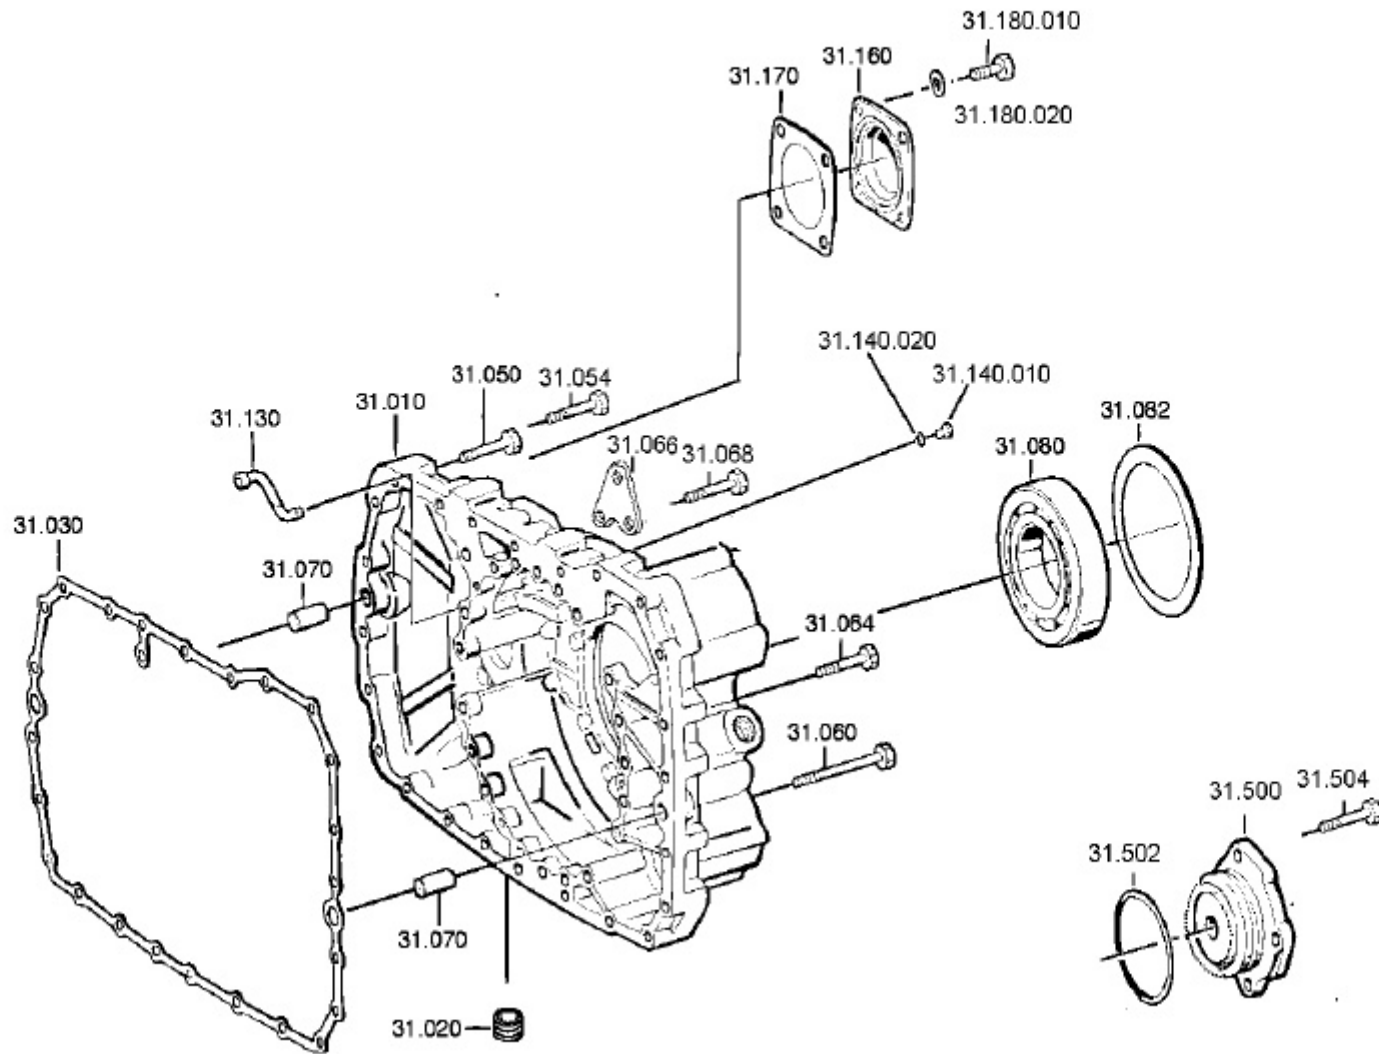

parts list: 1295 095 074
figure: 0095 031 001

8S-1350 / OD * LL * D-L H-H * KAMAZ / RUS
GP HOUSING

*depending on parts list n°.