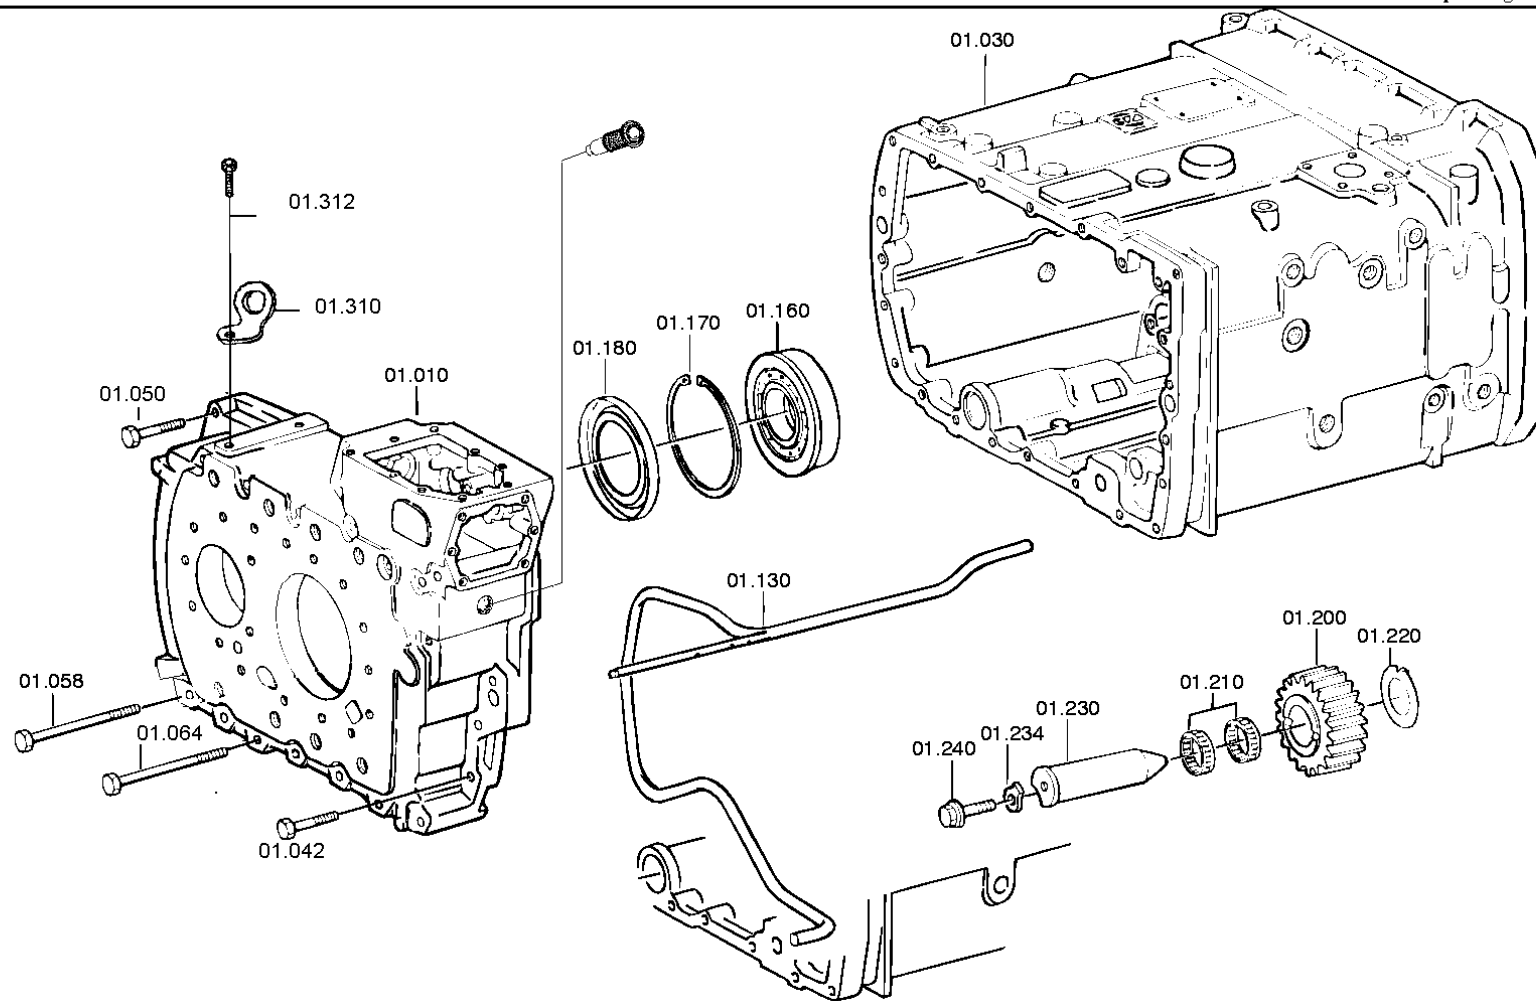

parts list: 1295 095 074
figure: 0095 001 001

8S-1350 / OD * LL * D-L H-H * KAMAZ / RUS
GEARBOX HOUSING

*depending on parts list n°.